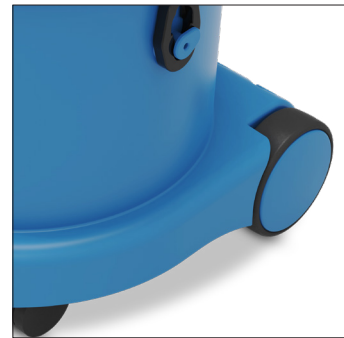

Features

Battery Level Indicator

Easy Battery Change

ProFlo Wet Floor Tool

Tough Bumper

Off-Board Charging

Kit A11/85

Please note: Kit includes a dry filter and HepaFlo bag.