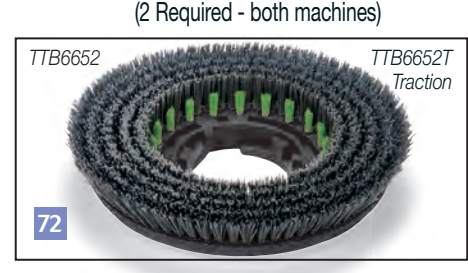

TTA-606033 330mm Polyscrub Twin Brush
TTA-606097 330mm Polyscrub Dual Brush Traction (2 Required - both machines)