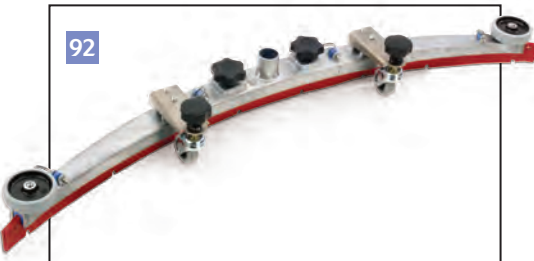

TTA-606265 Adjustable Castor Assembly
Complete (2 pieces) (Not Suitable
for TTB 6652 Traction models)

93