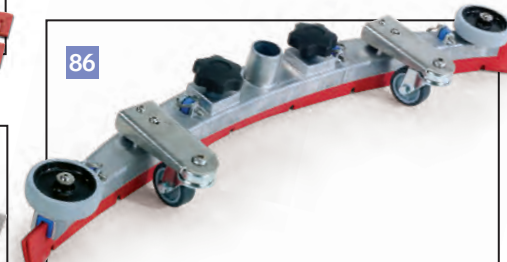

86

TTA-606216 TT3450/TTB3450/TT4550/
TTB4552/TTV5565/TTV678
Aluminium Floor Tool 650mm
Linatex Blade (Standard)