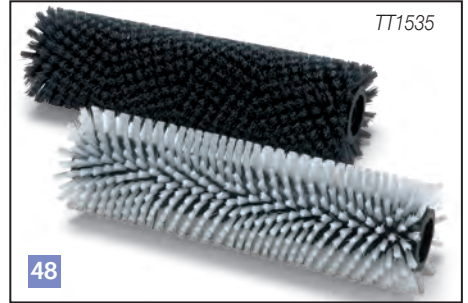

FMA-606211 400mm Heavy Duty Scarifying Disc - Spirotex 6 Head

46

FMA-606836 Replacement 6 Spirotex Head Units for above

47

FMA-612002 20m Cable Roll Extension UK
FMA-612003 20m Cable Roll Extension Euro

Twintec Accessories

TT1535

48

TTA-606225 Nyloscrub Cylinder 1535 Brush
TTA-606226 Longlife Cylinder 1535 Brush

TTB3450CRS

49

TTA-606103 Nyloscrub Cylinder 3450C Brush
TTA-606106 Longlife Cylinder 3450C Brush

TTB1840

50