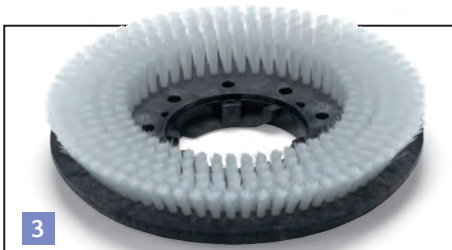

FMA-606556 330mm Nyloscrub Shampoo Brush