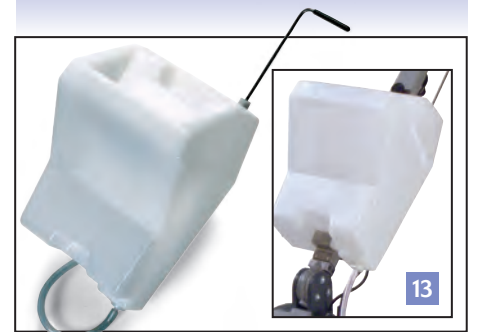

NuSpeed Accessories

FMA-606084 NR Solution tank