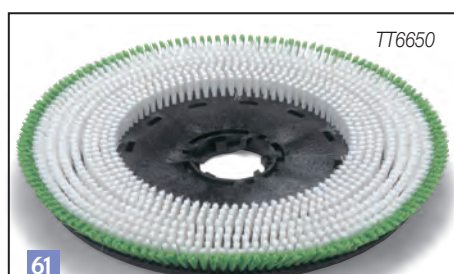

TTA-606034 500mm Nuloc Pad Drive Board (Single)